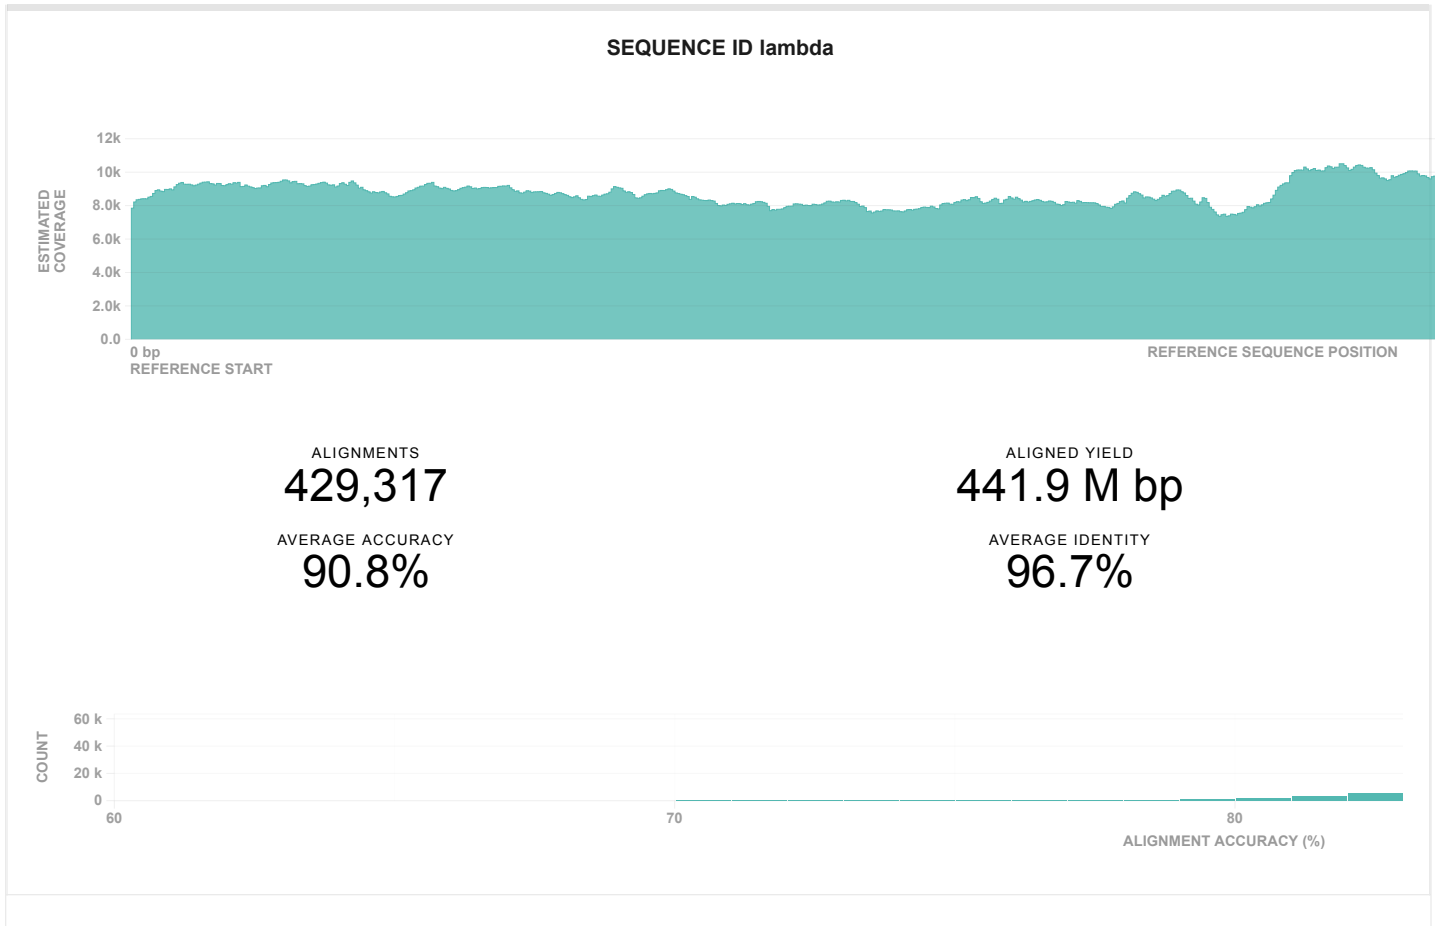

REFERENCE lambda.fasta

Reads per Barcode ID	
none	441,323

Reads by Exit Status	
Read could not be mapped or w...	12,006
Workflow successful	429,317

Reads per Run ID	
6c8004abca259b2b9eb142beb...	441,323